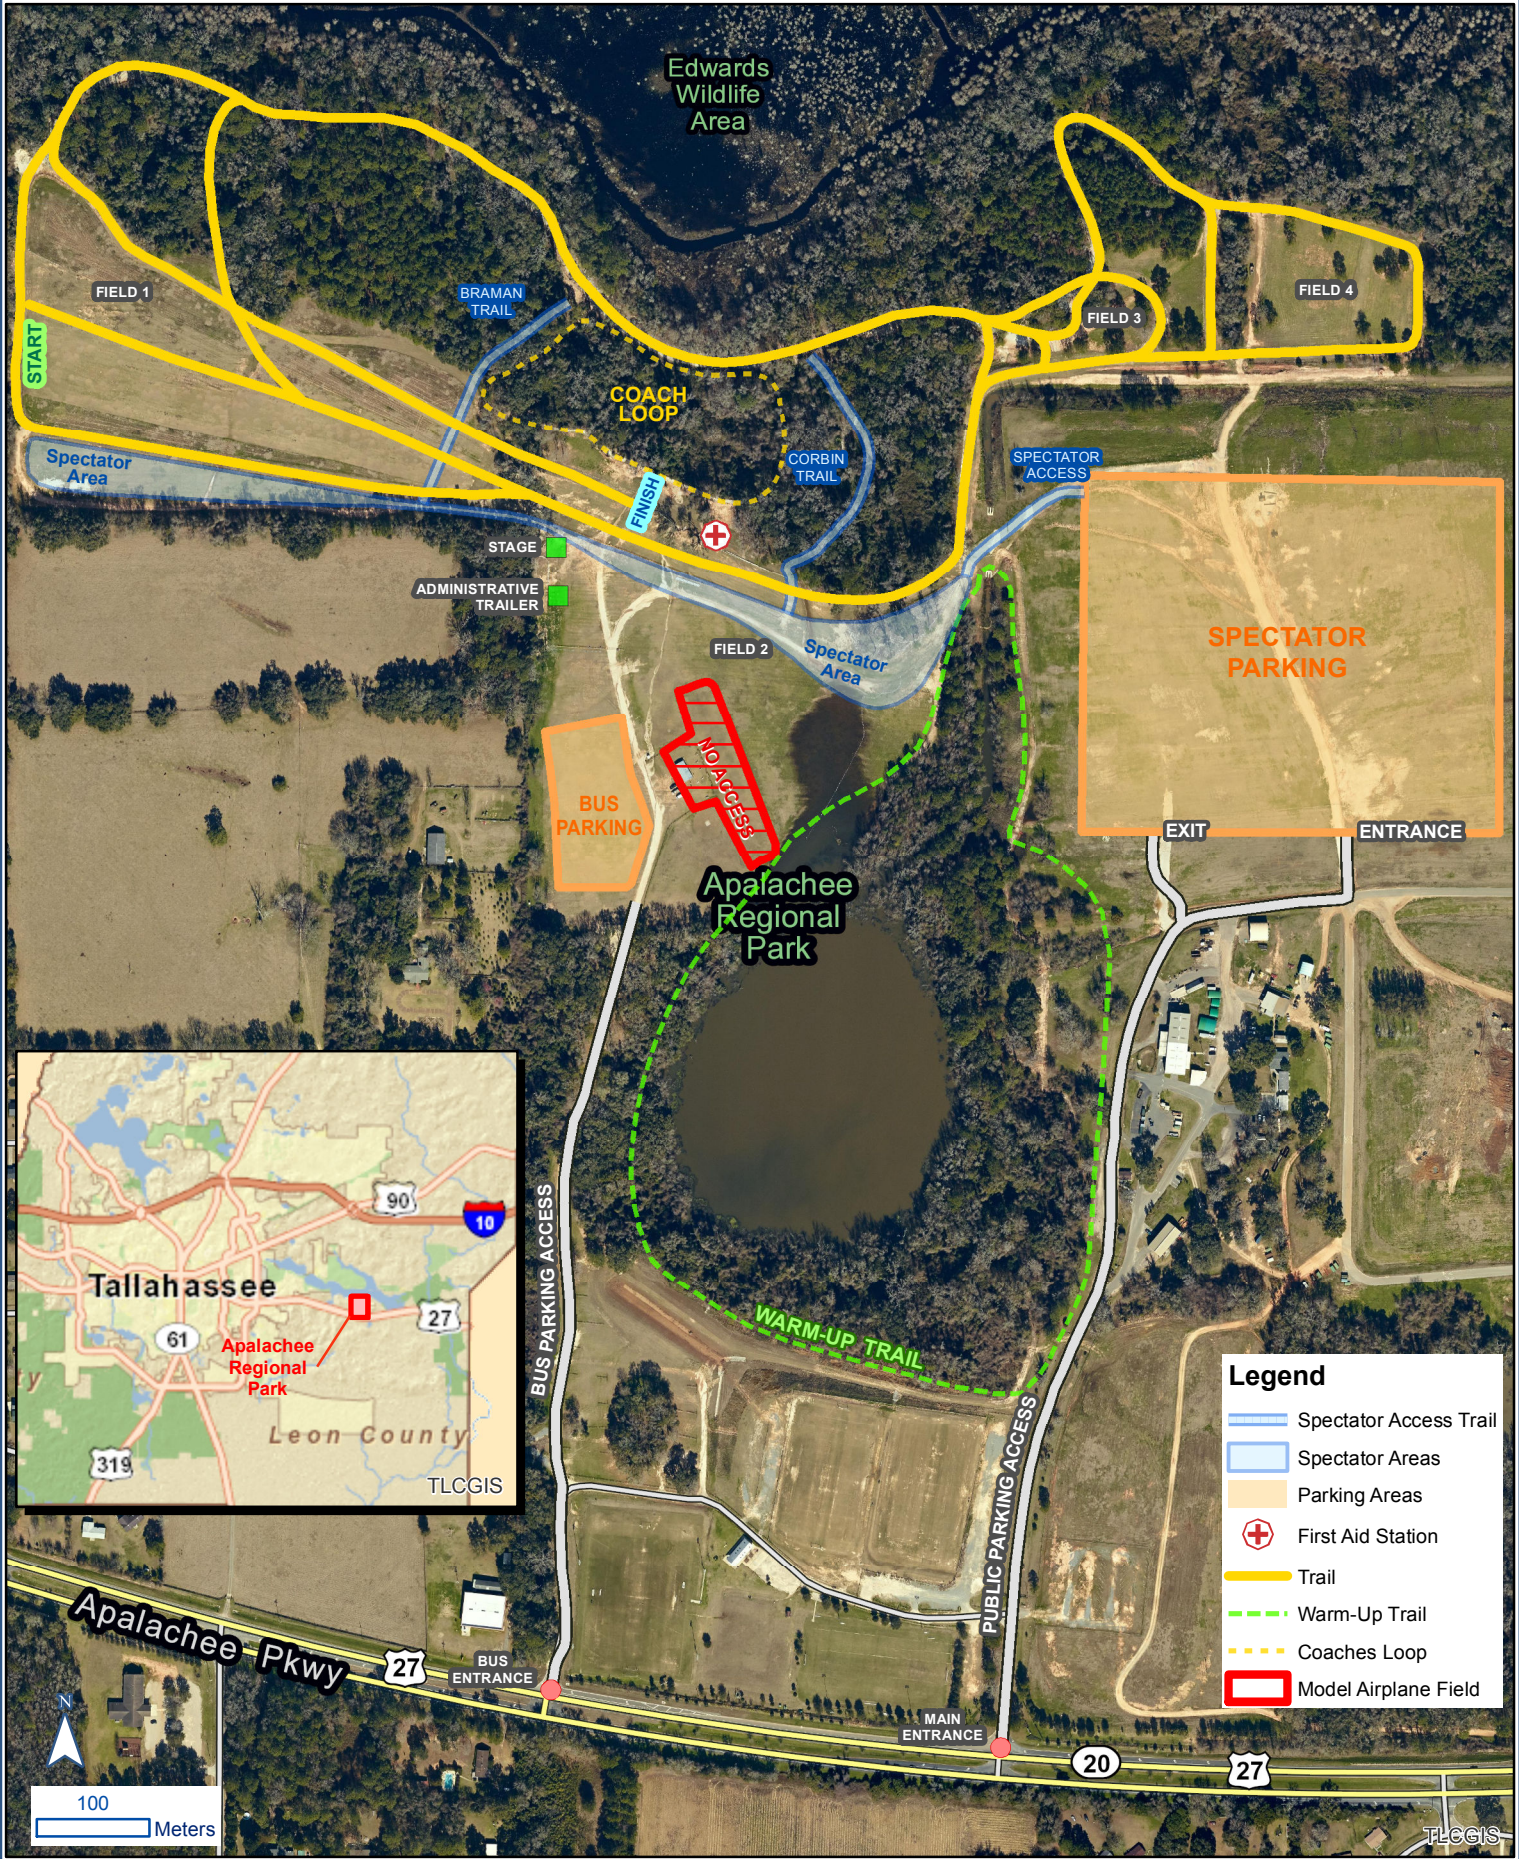

Apalachee Regional Park Trail Spectator's Site Map

Legend	
	Spectator Access Trail
	Spectator Areas
	Parking Areas
	First Aid Station
	Trail
	Warm-Up Trail
	Coaches Loop
	Model Airplane Field

TLGGIS